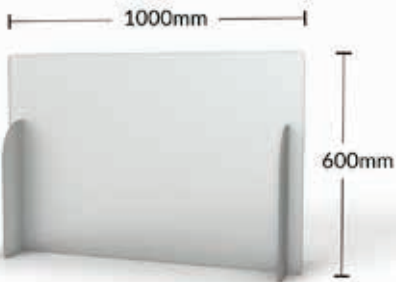

Option A

DESK SCREEN

PRODUCT CODE: 25704

SIZES: Option A: 600 x 600mm	€60 Ex. VAT
Option B: 1000 x 600mm	€75 Ex. VAT
Option C: 1200 x 600mm	€85 Ex. VAT
	Ex. Delivery

Customised sizes also available

MATERIAL: 5mm Clear Polystyrene, Durable and Lightweight

DESCRIPTION: Free-standing clear screen.

APPLICATION: Suitable for schools, universities, offices and retail environments.

Option B

Option C