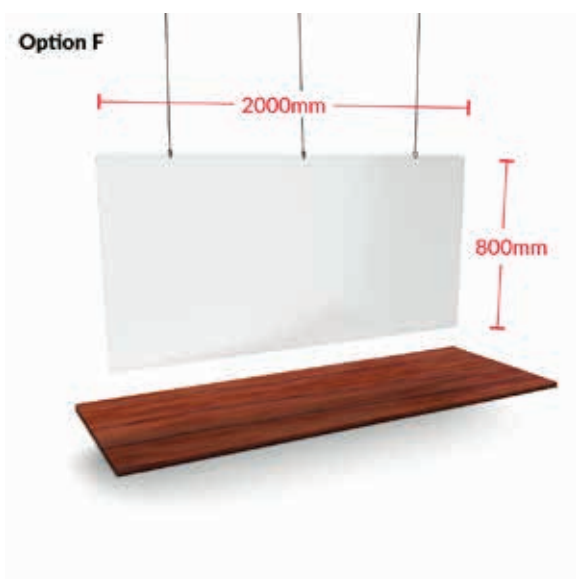

HANGING SCREEN

PRODUCT CODE: 25707

ACCESSORIES

Type B: €10 per 2 fixings Ex. VAT
€15 per 3 fixings Ex. VAT

The unique Zip-Clip is a simple yet highly effective locking mechanism that is ideal for use in the suspension of all types of signage. They are easy to handle and simple to install.

- Steel Cables - Load 15kg (Cable thickness 2 mm).
- Zip-Clips.