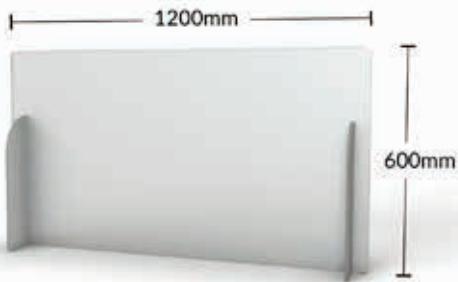

Option A

DESK SCREEN

PRODUCT CODE: 25704

SIZES: Option A: 600 x 600mm	€60 Ex. VAT
Option B: 1000 x 600mm	€75 Ex. VAT
Option C: 1200 x 600mm	€85 Ex. VAT
	Ex. Delivery

Customised sizes also available

MATERIAL: 5mm Clear Polystyrene, Durable and Lightweight

DESCRIPTION: Free-standing clear screen.

APPLICATION: Suitable for schools, universities, offices and retail environments.

Option B

Option C