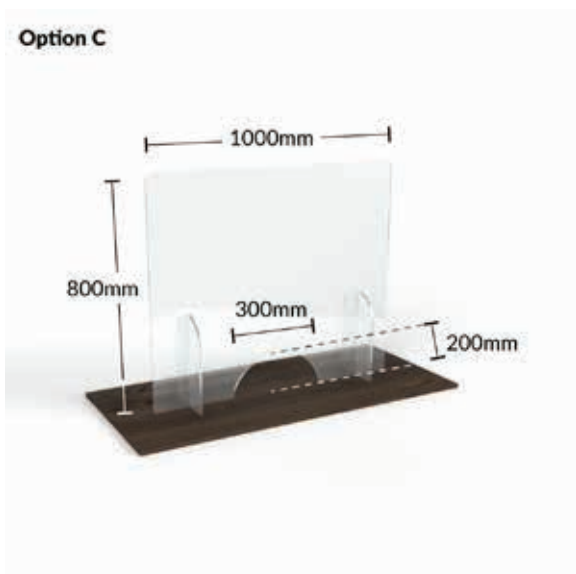

COUNTER SCREEN

PRODUCT CODE: 25706

SIZES: Option A: 800 x 800 mm	€90 Ex. VAT
Option B: 800 x 1000 mm	€110 Ex. VAT
Option C: 1000 x 800 mm	€110 Ex. VAT
Option D: 1000 x 1000 mm	€130 Ex. VAT
	Ex. Delivery

Hatch size in all options is 300 x 200mm

Customised sizes also available

MATERIAL: 5mm Clear Polystyrene, Durable and Lightweight

DESCRIPTION: Free-standing clear screen.

APPLICATION: Suitable for people standing at service counters