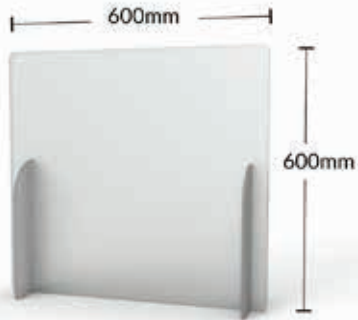

# Social Distancing **Desk Screens**

Option A

**DESK SCREEN**

PRODUCT CODE: 25704

<b>SIZES:</b> Option A: 600 x 600mm .....	€60 Ex. VAT
Option B: 1000 x 600mm .....	€75 Ex. VAT
Option C: 1200 x 600mm .....	€85 Ex. VAT
	Ex. Delivery

Customised sizes also available

**MATERIAL:** 5mm Clear Polystyrene, Durable and Lightweight

**DESCRIPTION:** Free-standing clear screen.

**APPLICATION:** Suitable for schools, universities, offices and retail environments.