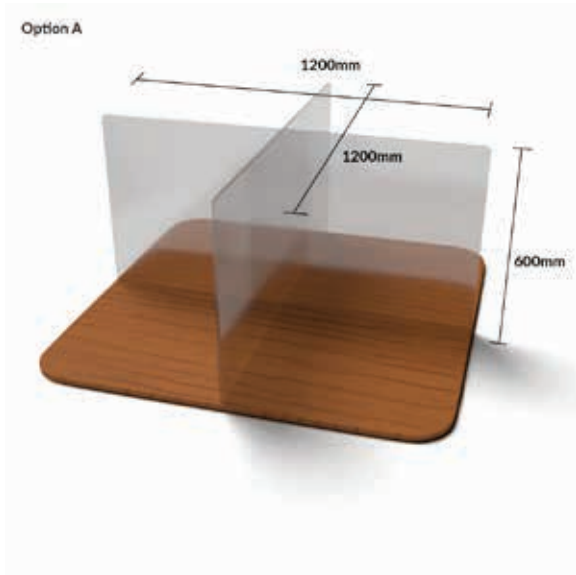

DESK SCREEN WITH DIVIDERS

PRODUCT CODE: 2594F

SIZES: Option A: 1200 x 1200 x 600mm ..... €140 Ex. VAT
Option B: 1800 x 800 x 600mm ..... €160 Ex. VAT
Ex. Delivery

Customised sizes also available

MATERIAL: 5mm Clear Polystyrene – Durable & lightweight

DESCRIPTION: Free-standing clear screen.

APPLICATION: Suitable for people sitting at desks, canteen tables or high counter tops.