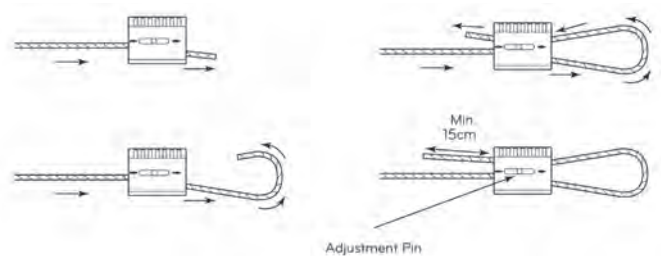

ACCESSORIES

Type B: €10 per 2 fixings Ex. VAT
€15 per 3 fixings Ex. VAT

The unique Zip-Clip is a simple yet highly effective locking mechanism that is ideal for use in the suspension of all types of signage. They are easy to handle and simple to install.

- Steel Cables - Load 15kg (Cable thickness 2 mm).
- Zip-Clips.