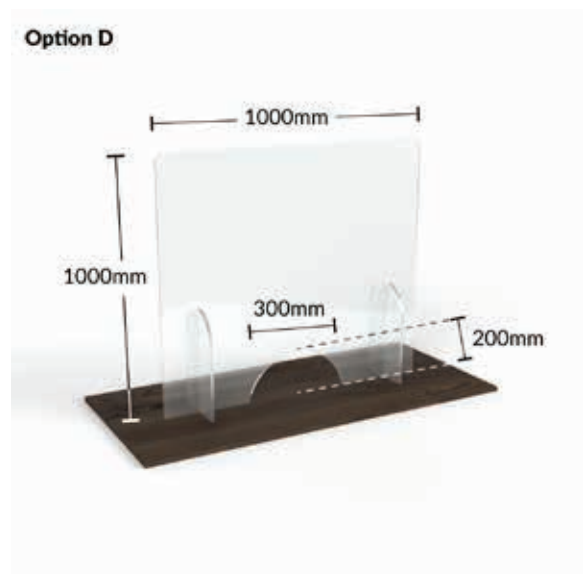

COUNTER SCREEN

PRODUCT CODE: 25706

SIZES: Option A: 800 x 800 mm	€90 Ex. VAT
Option B: 800 x 1000 mm	€110 Ex. VAT
Option C: 1000 x 800 mm	€110 Ex. VAT
Option D: 1000 x 1000 mm	€130 Ex. VAT
	Ex. Delivery

Hatch size in all options is 300 x 200mm

Customised sizes also available

MATERIAL: 5mm Clear Polystyrene, Durable and Lightweight

DESCRIPTION: Free-standing clear screen.

APPLICATION: Suitable for people standing at service counters

Option D