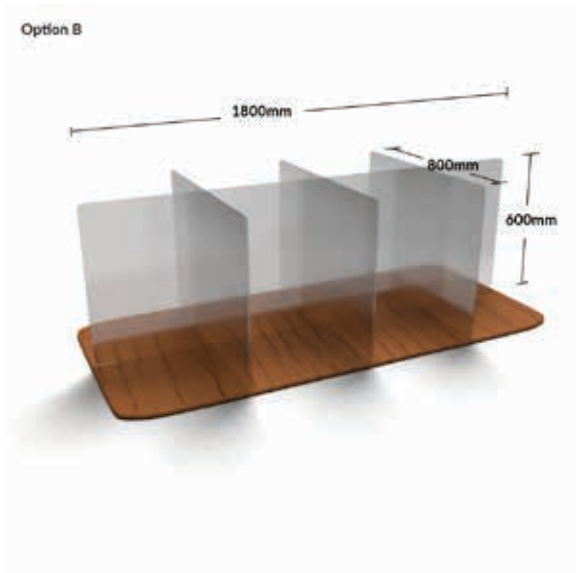

Customised sizes also available

**MATERIAL:** 5mm Clear Polystyrene, Durable and Lightweight

**DESCRIPTION:** Free-standing clear screen.

**APPLICATION:** Suitable for schools, universities, offices and retail environments.

## DESK SCREEN WITH DIVIDERS

PRODUCT CODE: 2594F

**SIZES:** Option A: 1200 x 1200 x 600mm ..... €140 Ex. VAT  
 Option B: 1800 x 800 x 600mm ..... €160 Ex. VAT  
 Ex. Delivery

Customised sizes also available

**MATERIAL:** 5mm Clear Polystyrene – Durable & lightweight

**DESCRIPTION:** Free-standing clear screen.

**APPLICATION:** Suitable for people sitting at desks, canteen tables or high counter tops.