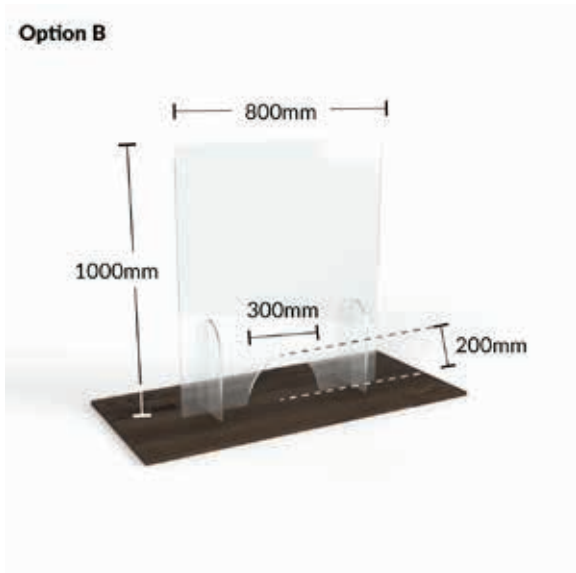

Option C

Option B