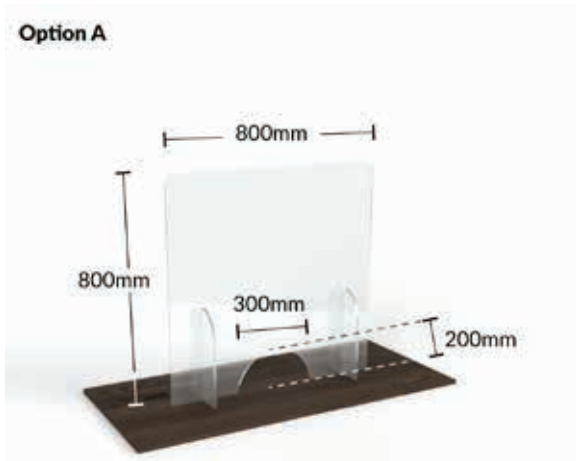

Option A

COUNTER SCREEN

PRODUCT CODE: 25706

SIZES: Option A: 800 x 800 mm	€90 Ex. VAT
Option B: 800 x 1000 mm	€110 Ex. VAT
Option C: 1000 x 800 mm	€110 Ex. VAT
Option D: 1000 x 1000 mm	€130 Ex. VAT
	Ex. Delivery

Hatch size in all options is 300 x 200mm

Customised sizes also available

MATERIAL: 5mm Clear Polystyrene, Durable and Lightweight

DESCRIPTION: Free-standing clear screen.

APPLICATION: Suitable for people standing at service counters