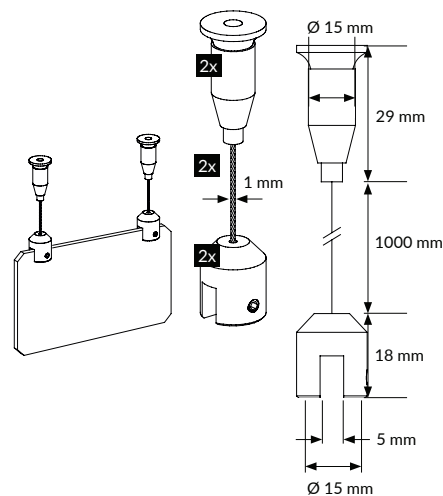

### ACCESSORIES (if required)

**Type A:** €20 per 2 fixings Ex. VAT  
 €30 per 3 fixings Ex. VAT

High quality brass cable hanging system consisting of

- Chromed Ceiling Mounts.
- 5mm Clamps.
- Steel Cables - Load 15kg (Cable thickness 2 mm).